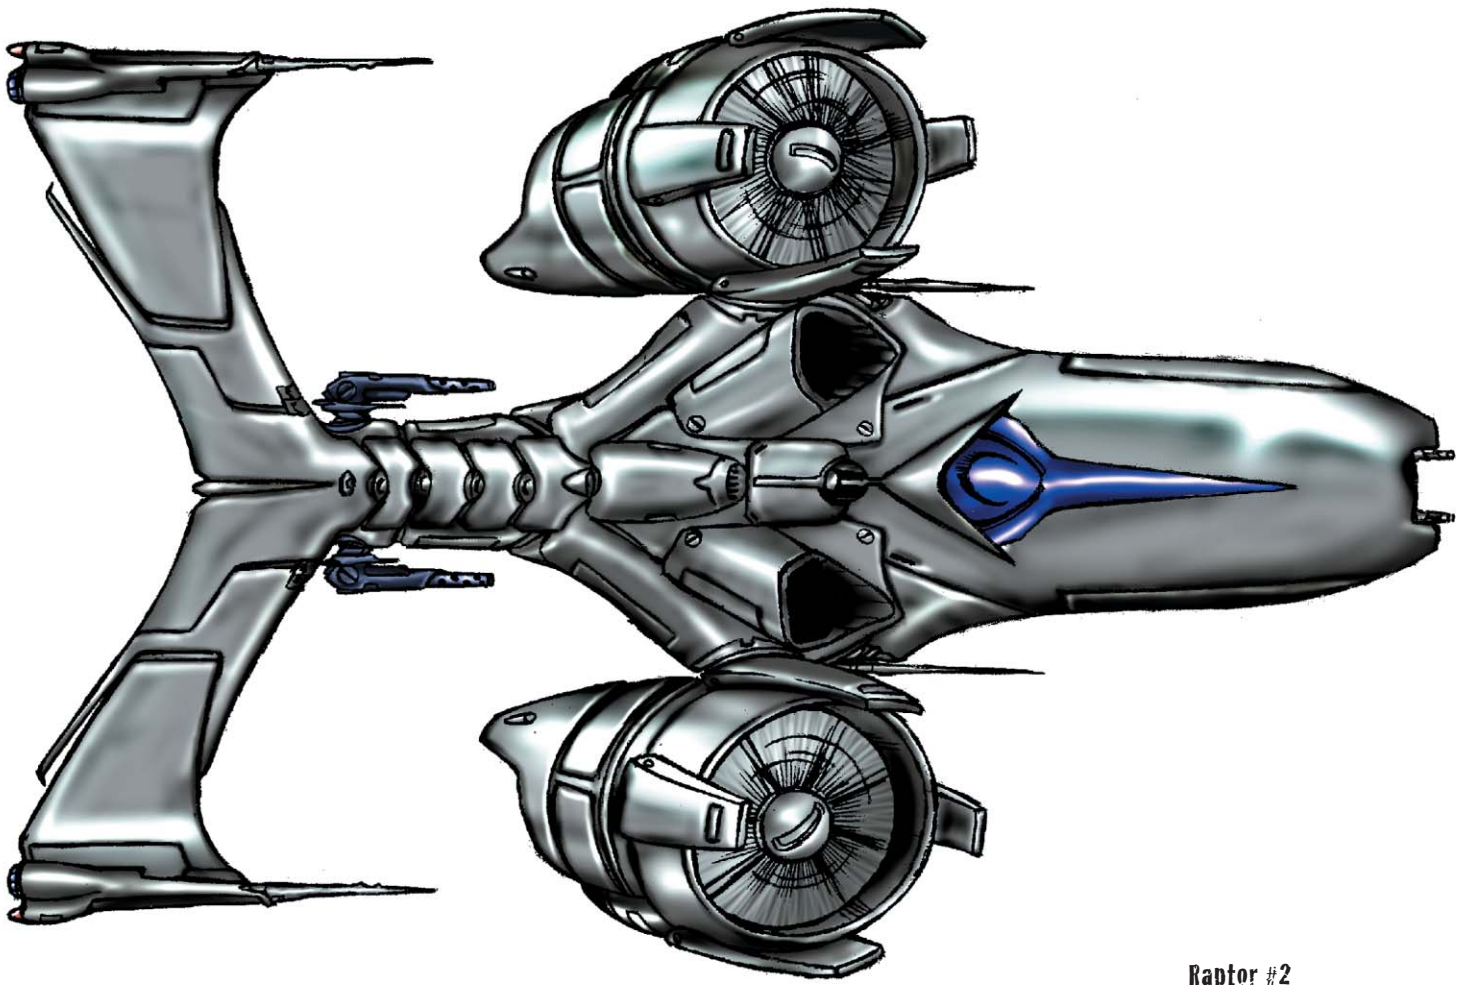

Hover Tank

Raptor #2